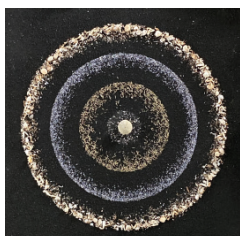

Liz McGowan

Complicity is a new series of work by environmental artist **Liz McGowan**. The exhibition is open from 03 June to 04 July, 2026. Displayed in Contemporary and Country's viewing room in King's Lynn, it is the first time this beautiful series has been seen together.

Liz McGowan began the work during lockdown in the early 2020s, a time when we all fell back on resources close to home. At the back of her studio store room she found a small bag of clinker - crystallised soot from her chimney - sparkling, velvety black, and poisonous. Liz re-appraised this noxious resource acknowledging her personal complicity in the climate crisis - reasoning its use as follows: "by applying delicate life forms from around me onto its surface - lichen, cobwebs, tiny rodents teeth/scapulae, and ground mussel shells."